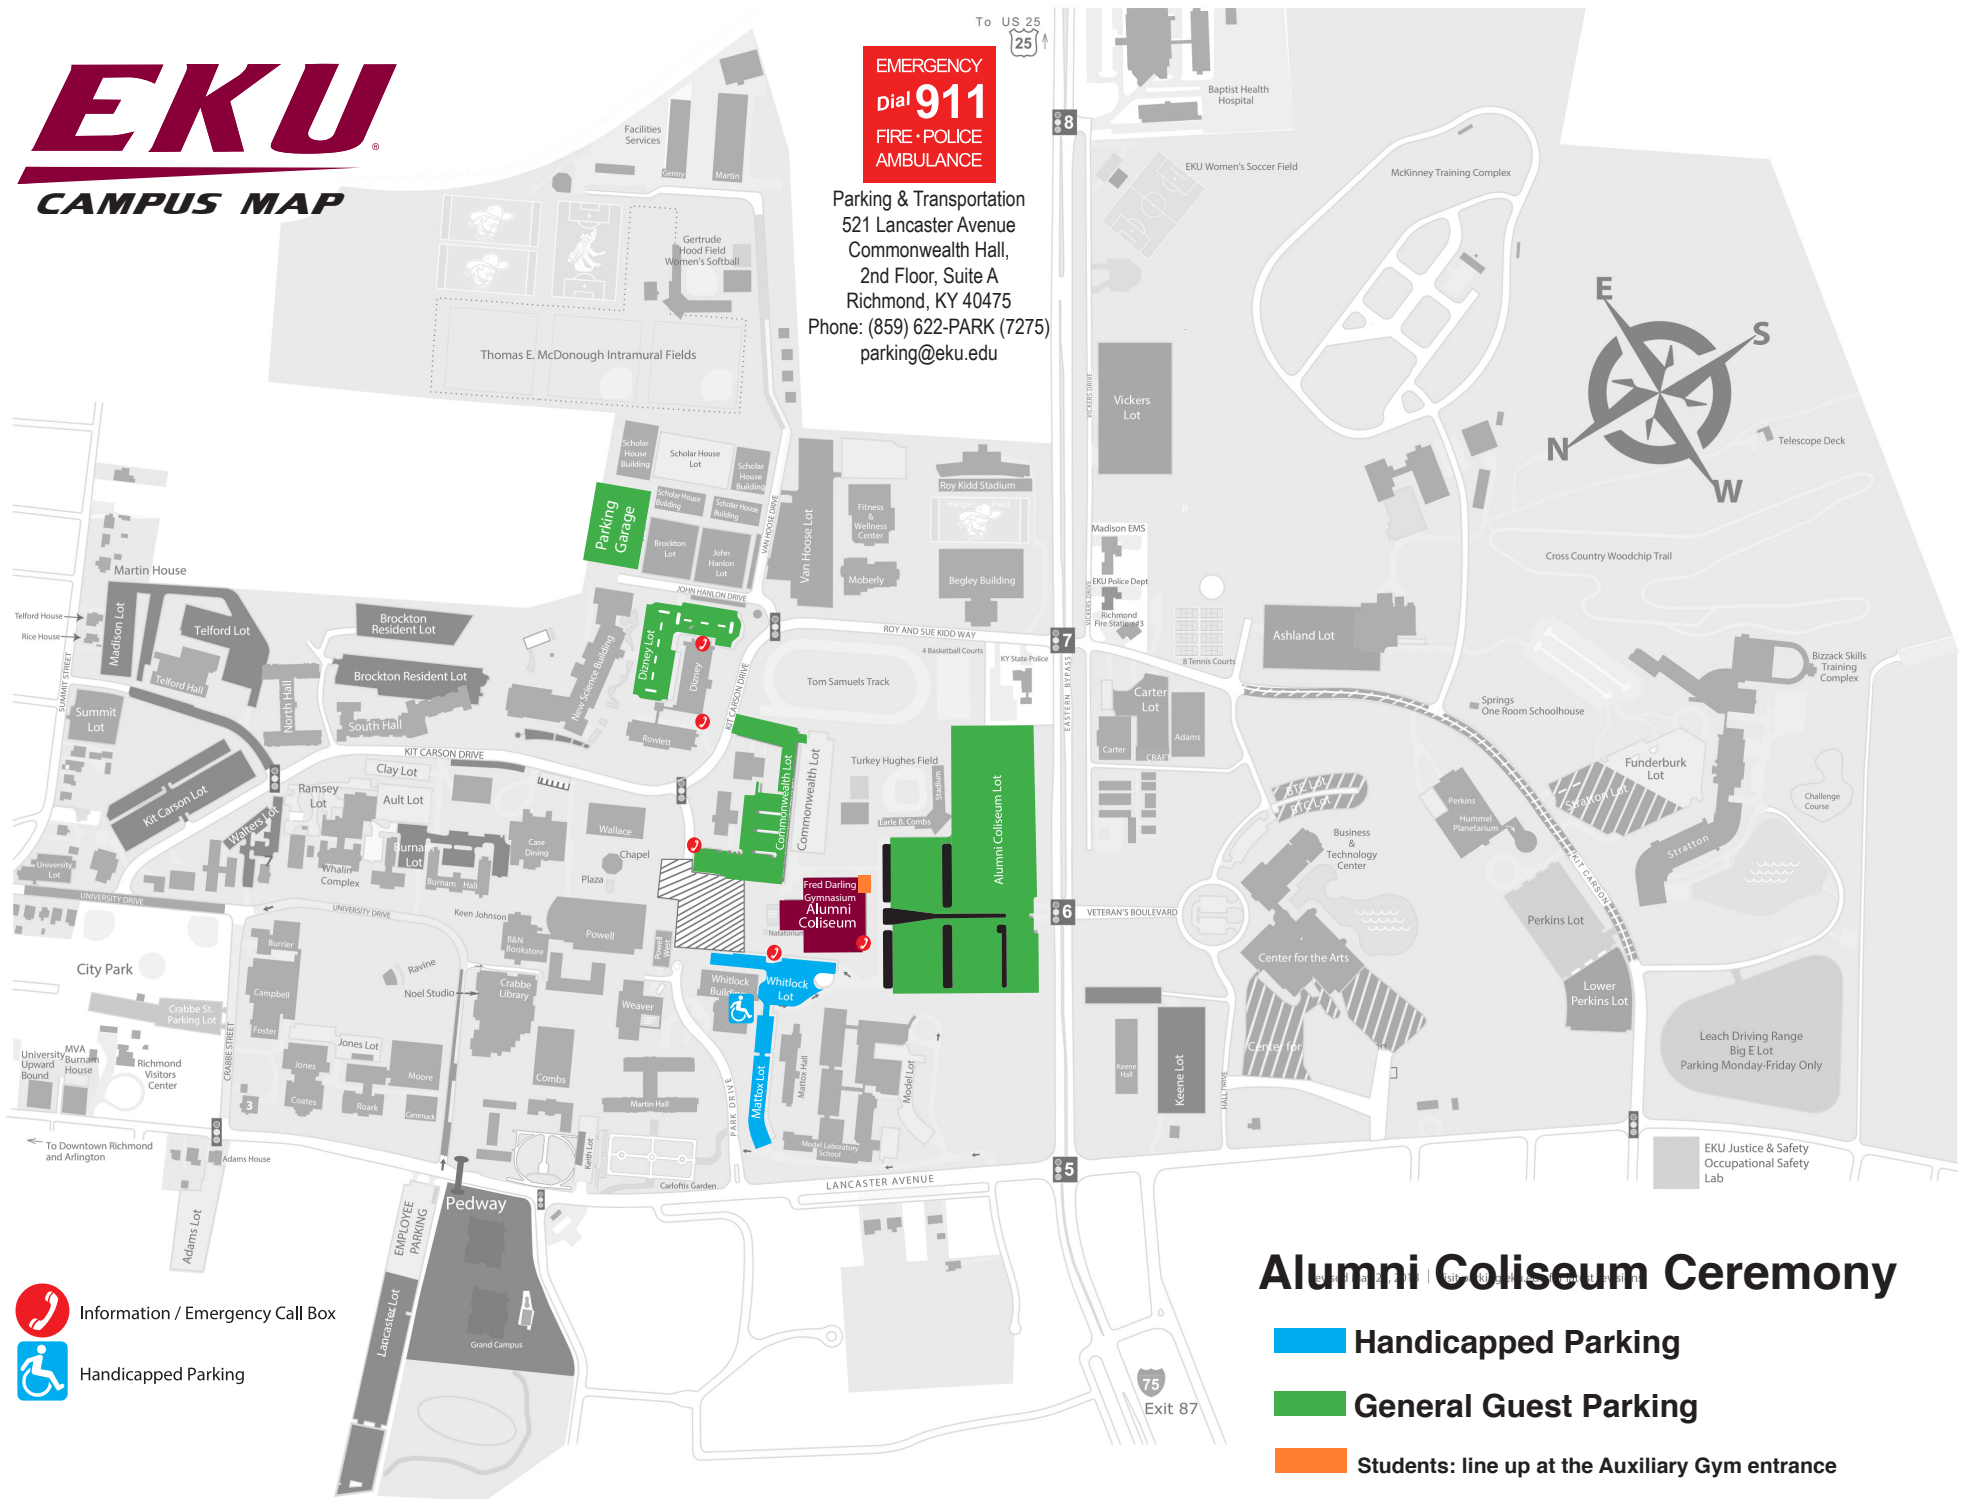

# EKU

## CAMPUS MAP

**EMERGENCY**  
**Dial 911**  
 FIRE • POLICE  
 AMBULANCE

**Parking & Transportation**  
 521 Lancaster Avenue  
 Commonwealth Hall,  
 2nd Floor, Suite A  
 Richmond, KY 40475  
 Phone: (859) 622-PARK (7275)  
[parking@eku.edu](mailto:parking@eku.edu)

## Alumni Coliseum Ceremony

**Handicapped Parking**

**General Guest Parking**

**Students: line up at the Auxiliary Gym entrance**